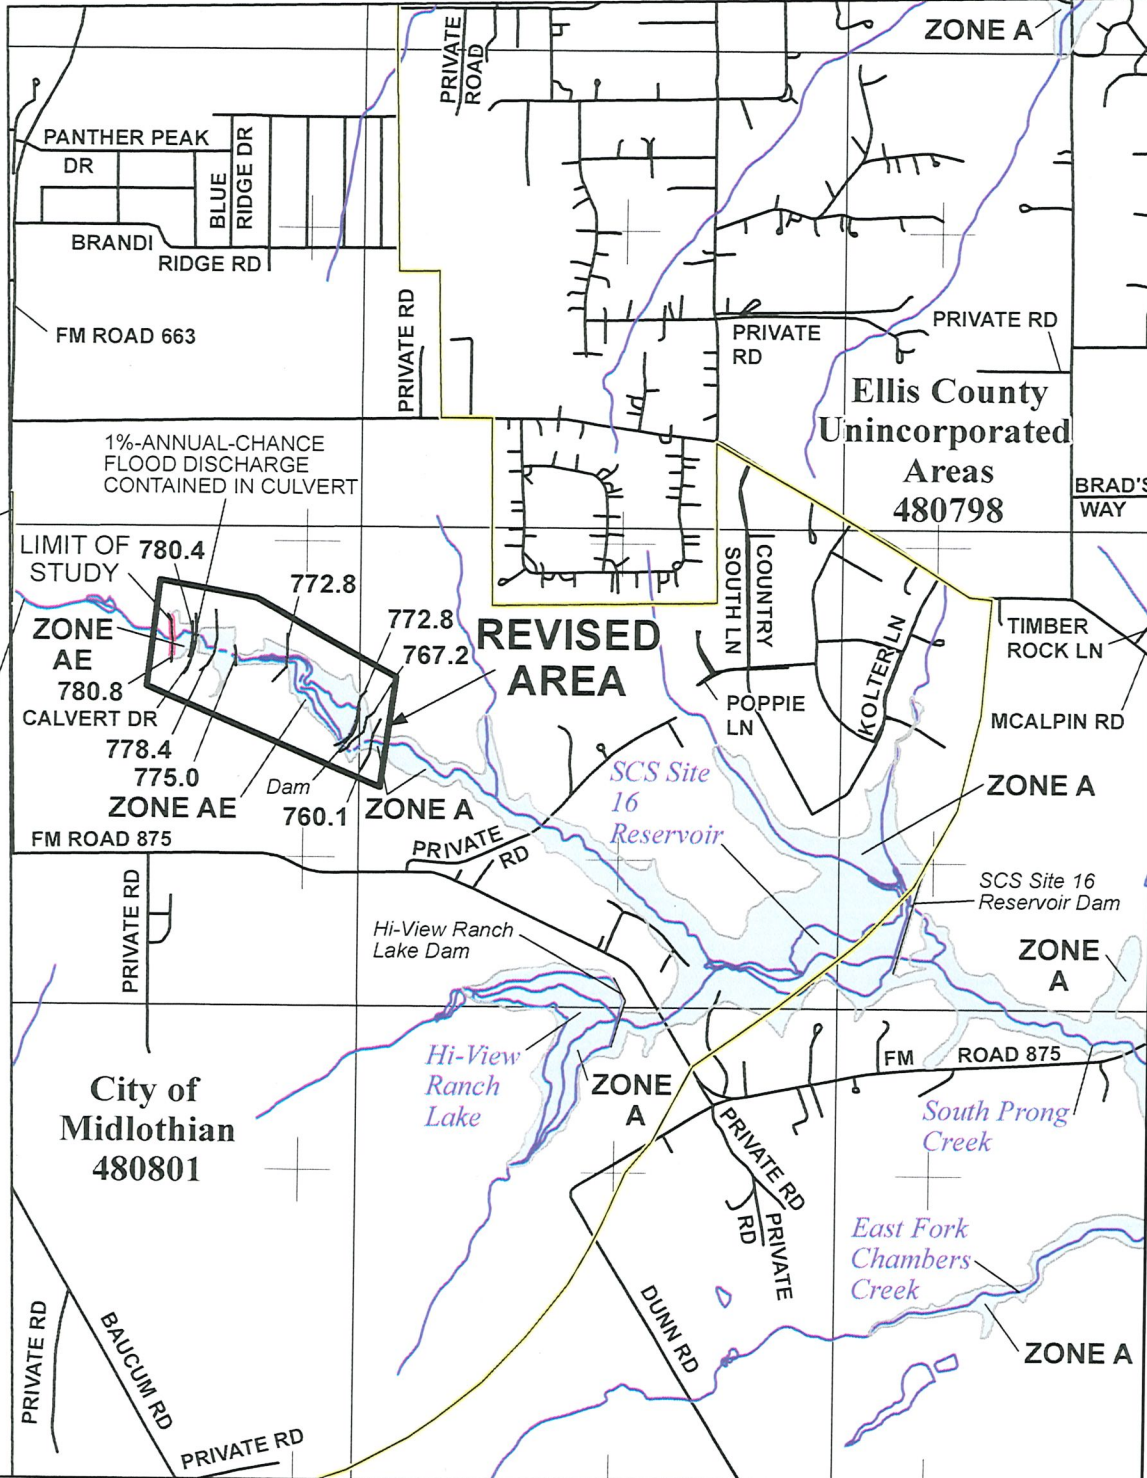

Ellis County
Unincorporated
Areas
480798

South
Prong
Creek

JOINS PANEL 0150

FEMA
National Flood Insurance Program

NATIONAL FLOOD INSURANCE PROGRAM
FLOOD INSURANCE RATE MAP

ELLIS COUNTY, TEXAS
and Incorporated Areas
PANEL 175 OF 600

Panel Contains:

COMMUNITY	NUMBER	PANEL	SUFFIX
ELLIS COUNTY UNINCORPORATED AREAS	480798	0175	F
MIDLOTHIAN, CITY OF	480801	0175	F
WAXAHACHIE, CITY OF	480211	0175	F

REVISED TO REFLECT LOMR
EFFECTIVE: January 15, 2021

VERSION NUMBER 2.1.3.0
MAP NUMBER 48139C0175F
EFFECTIVE DATE JUNE 3, 2013