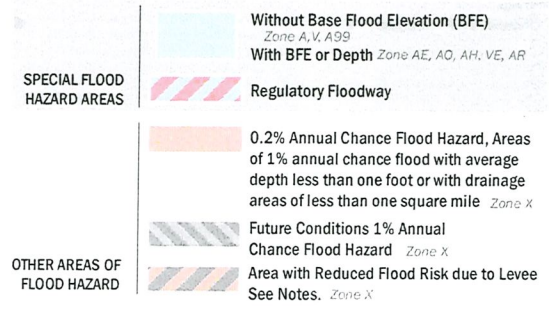

Ellis County
Unincorporated
Areas
480798

South
Prong
Creek

JOINS PANEL 0150

FEMA
National Flood Insurance Program

NATIONAL FLOOD INSURANCE PROGRAM
FLOOD INSURANCE RATE MAP

ELLIS COUNTY, TEXAS
and Incorporated Areas
PANEL 175 OF 600